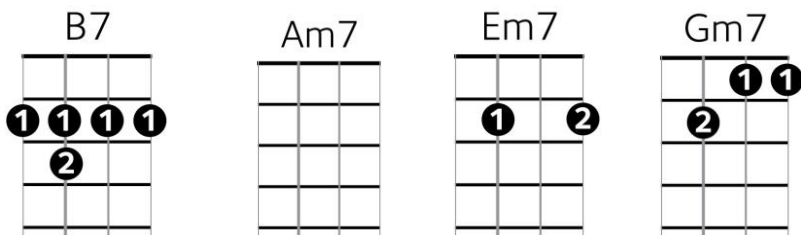

Mansfield Ukulele Group

I Saw Mommy Kissing Santa Claus - Tommie Connor

[C] I saw Mommy [Am] kissing [Em] Santa [Am] Claus

[C] Underneath the mistletoe last [G7] night

She [Dm] didn't see me [G7] creep down the [C] stairs to have a peep:

She [D7] thought that I was tucked up in my [G7] bedroom fast asleep

Then [C] I saw Mommy [Am] tickle [Em] Santa [Am] Claus

[C] Under – [Gm7] –neath his [C7] beard so snowy [F] white [A7] [Dm]

Oh, what a [F] laugh it would have [B7] been

If [Em7] Daddy had [A7] only [Dm] seen

[G7] Mommy [C] kissing [Am7] Santa [Dm7] Claus [G7] last [C] night